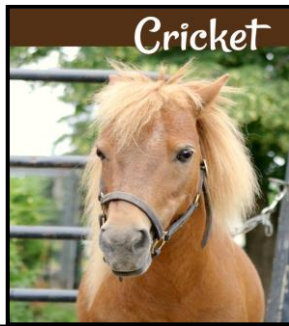

Raising Funds for Ready Set Ride Therapeutic Recreation Facility

Bring this flyer to Culver's of Plainfield to show your support for Ready Set Ride Therapeutic Recreation Facility on Friday, May 18th from 5pm-8pm.

A percentage of participating net sales are donated to Ready Set Ride Therapeutic Recreation Facility. RSR is a non-for-profit organization that provides therapeutic riding for individuals with disabilities. The program is run solely with the help of volunteers.

Enjoy complimentary activities in our parking lot like jumping in our big Bounce House plus interact with Cricket the miniature horse, curtesy of Ready Set Ride!

Location: 13449 S. Route 59 (corner of 135th and Route 59) in Plainfield.

Culver's®

TOTAL NET SALES
(Recorded by Cashier)