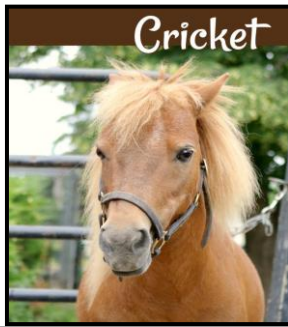

Raising Funds for Ready Set Ride Therapeutic Recreation Facility

Bring this flyer to Culver's of Plainfield to show your support for Ready Set Ride Therapeutic Recreation Facility on Friday, May 18th from 5pm-8pm.